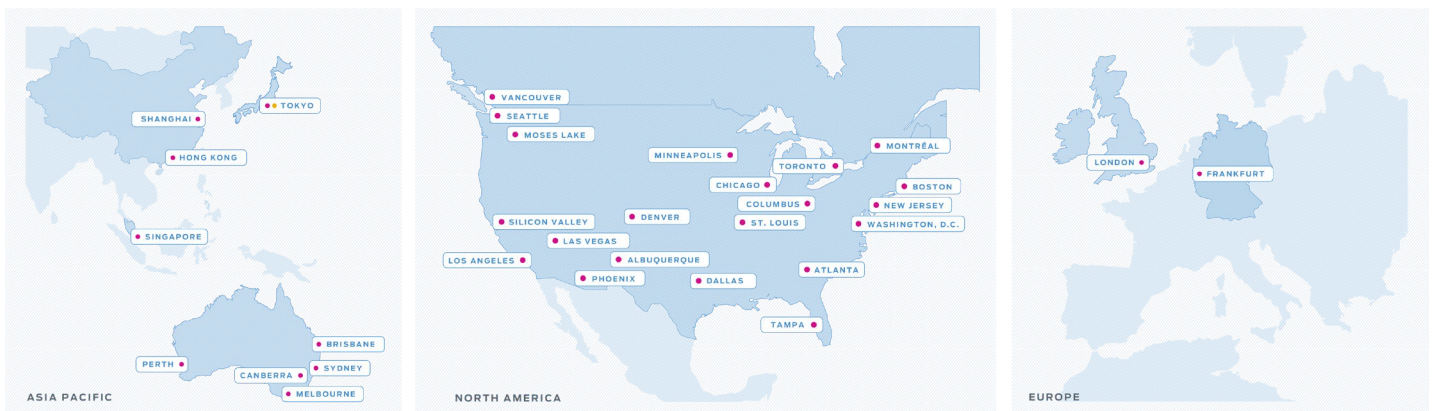

Cyxtera Solutions

- **Colocation**- A global footprint of 50+ connectivity rich data centers in 36 cities across three different continents.
- **On-demand Connectivity**- The Cyxtera Extensible Data Center (CXD) platform leverages a software defined network enabling point, click and provision connectivity helping your clients accelerate their time to market.
- **Hyperconverged Infrastructure (HCI)**- CXD Compute Nodes, our unique data center on demand offering, powered by Nutanix can be deployed in as little as a single day, lower your clients' infrastructure costs by 25-50% and align with a cloud-first strategy.
- **Cybersecurity Solutions**- Leading **software-defined perimeter** solution for intelligent, adaptive secure access. Complete suite of offense and defense-oriented **threat management and analytics** solutions. Security solutions are location agnostic, extending across public clouds, colocation and on-prem infrastructure.

Cyxtera's Global Data Center Footprint

50+

Data centers

2.9 million

Square feet

227

Megawatts

36

Cities

100+

Network providers